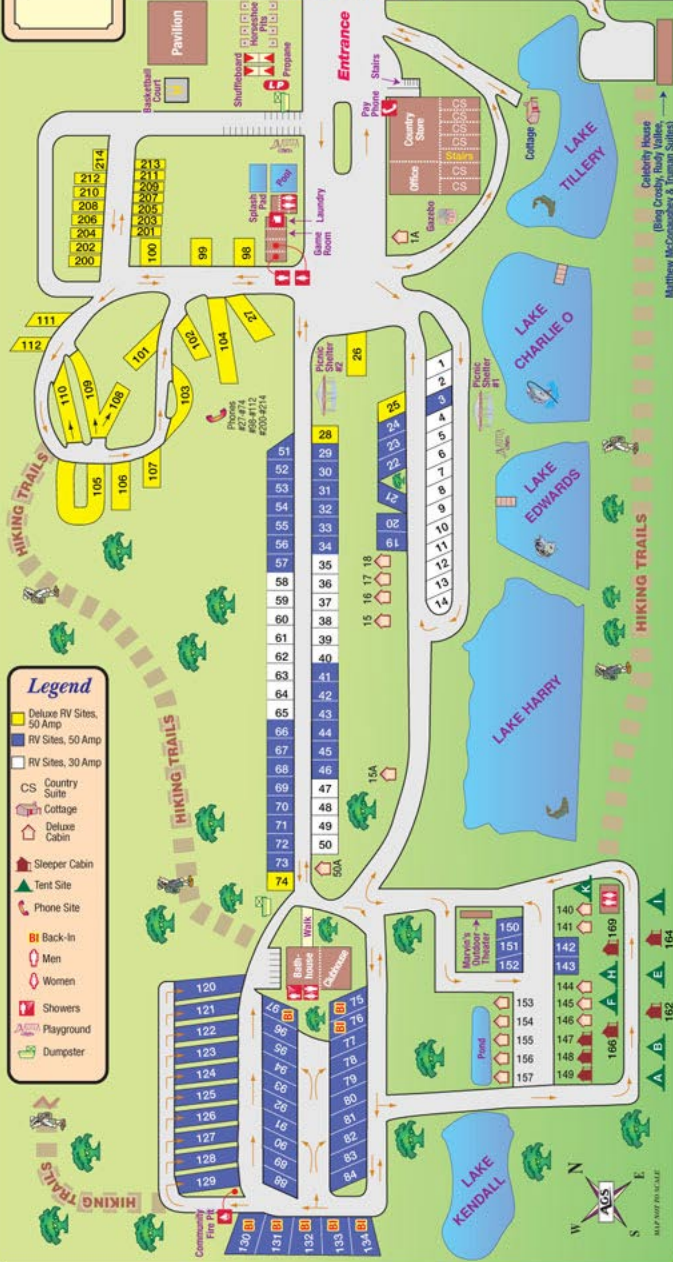

Basswood Hall Lodge

Your Site Number

INTERURBAN RD

Colony House  
(Bing Crosby, Rudy Vallee,  
Matthew McConaughey & Truman Sullies)

### Legend

- Deluxe RV Sites, 50 Amp
- RV Sites, 50 Amp
- RV Sites, 30 Amp
- CS Country Suite
- Cottage
- Deluxe Cabin
- Sleeper Cabin
- Tent Site
- Phone Site
- BI Back-In
- Men
- Women
- Showers
- Playground
- Dumpster

NOT TO SCALE